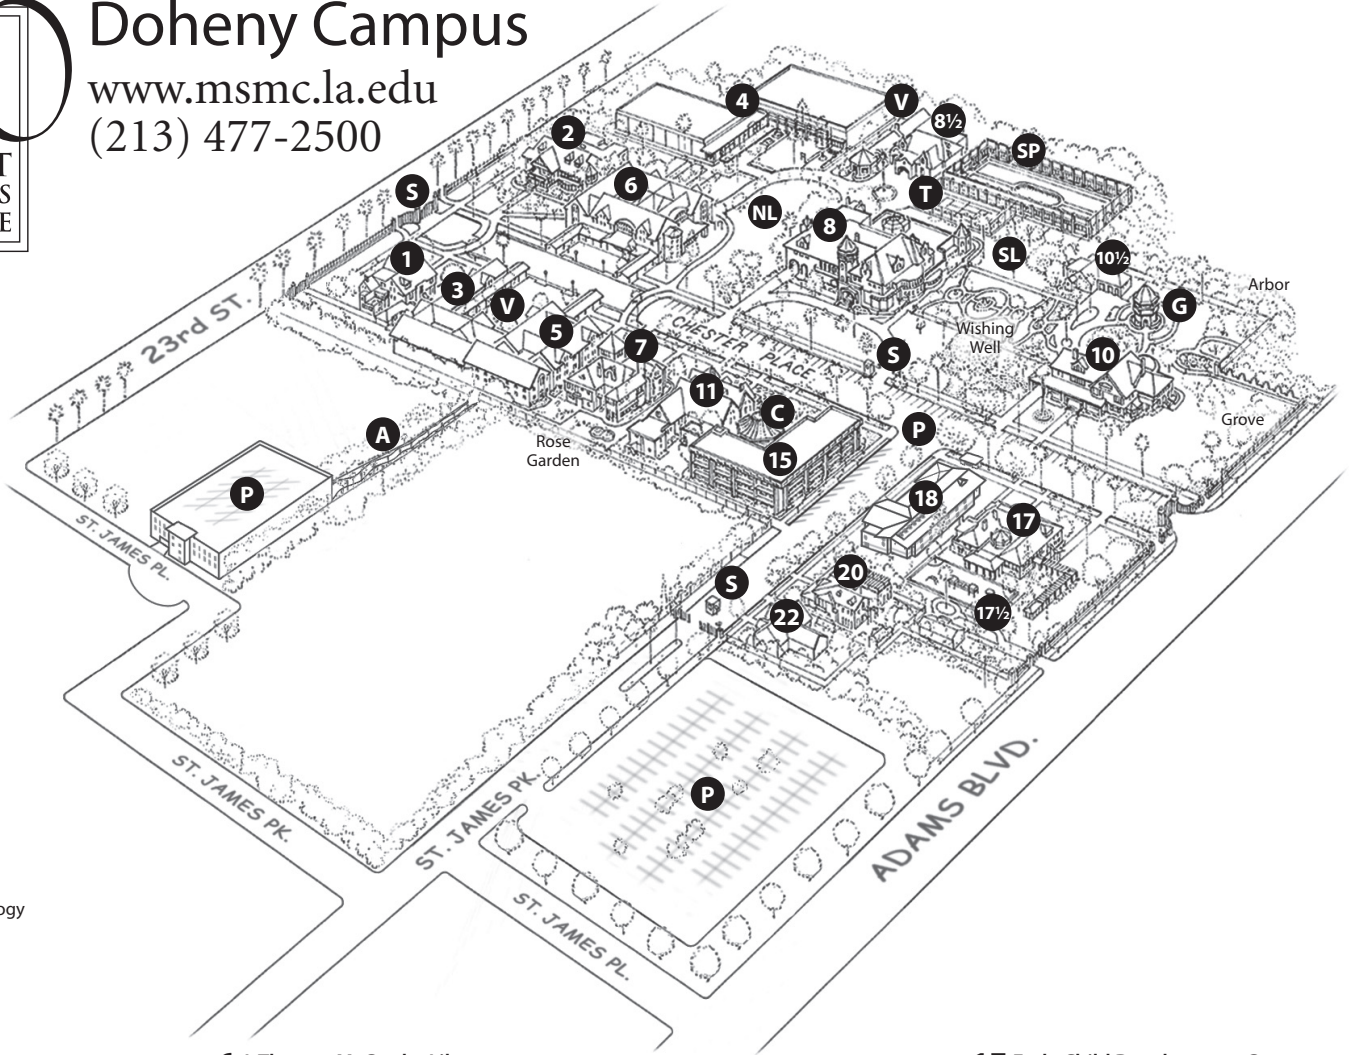

Doheny Campus

www.msmc.la.edu
(213) 477-2500

1 Building One

First Floor:
Athenian Club Room
Conference Room
Information Technology
Media Center
Title V Program

Second Floor:
Student Housing

2 Medaille Hall

First Floor:
Business Administration Department
Conference Room – Large
Conference Room – Small
MBA Program
Religious Studies Program
Spiritual Life Center
Weekend College Program

Second Floor:
Faculty Offices
Humanities Program

3 Building Three

Computer Lab (PC)
Academic Advisement
Career Services
Learning Resource Center
Unihealth Skills Lab

4 Ahmanson Weingart Hall

First Floor:
Classrooms & Labs
Computer Lab (MAC)
Director of Campus Security
Director of Facilities Management
Institutional Technology
The Rose Hills Auditorium

6 J. Thomas McCarthy Library

First Floor:
Academic Technology Center
Circulation
Media Center

Second Floor:
Center for Cultural Fluency

7 Building Seven

First Floor:
Associated Student Body
Campus Ministry
Community Engagement
Commuter Services
Student Affairs
Student Ambassadors
Student Support Services (ISAE)
Women's Leadership